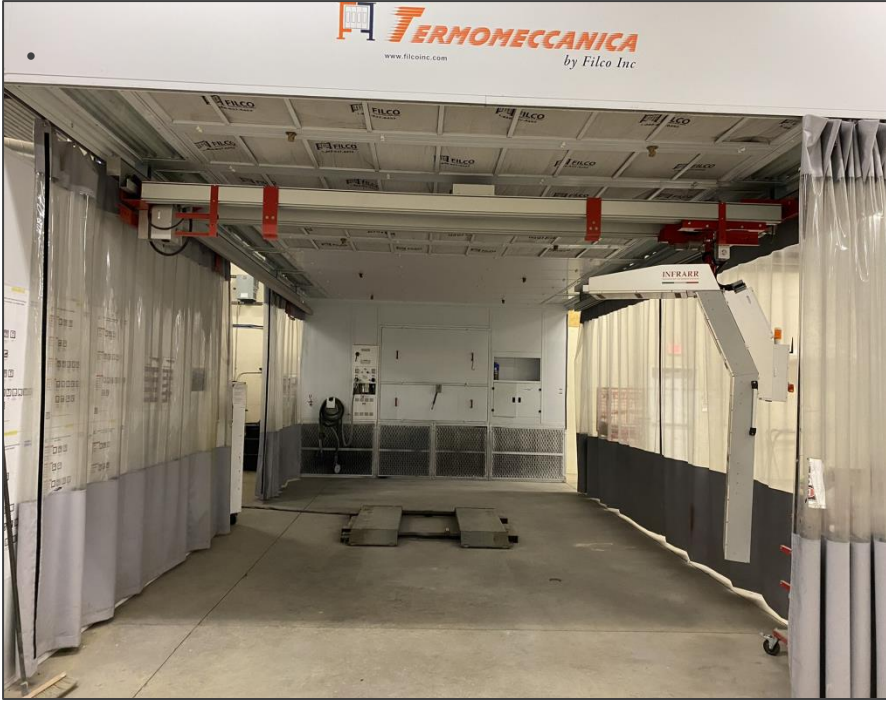

Parcel 3

2018 Vehicle Painting System

Parcel 3

2018 Vehicle Painting System

Parcel 3

2018 Vehicle Painting System

Parcel 4

Bench Mark Manta 16.9ft 6 Ton Frame Repair System

Parcel 4

Bench Mark Manta 16.9ft 6 Ton Frame Repair System

Parcel 5

Two - Rotor 1500 Screw Compressor 15hp 3 phase

Parcel 6

One - Rav 2 Post Hoist 10,000 lbs Capacity

Parcel 7

Four - Low Rise Lift 110V 6600lb Capacity