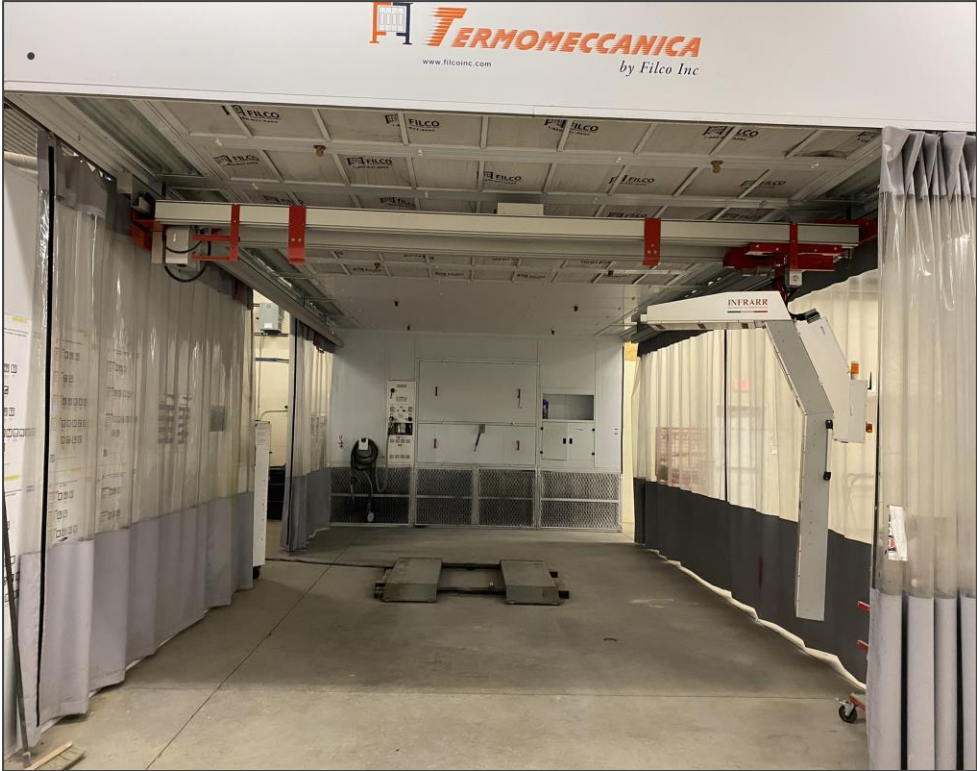

Parcel 3

2018 Vehicle Painting System

Parcel 3

2018 Vehicle Painting System

Parcel 3

2018 Vehicle Painting System

Parcel 4

Bench Mark Manta 16.9ft 6 Ton Frame Repair System

Parcel 4

Bench Mark Manta 16.9ft 6 Ton Frame Repair System

Parcel 5

Two - Rotor 1500 Screw Compressor 15hp 3 phase

Parcel 6

One - Rav 2 Post Hoist 10,000 lbs Capacity

Parcel 7

Four - Low Rise Lift 110V 6600lb Capacity